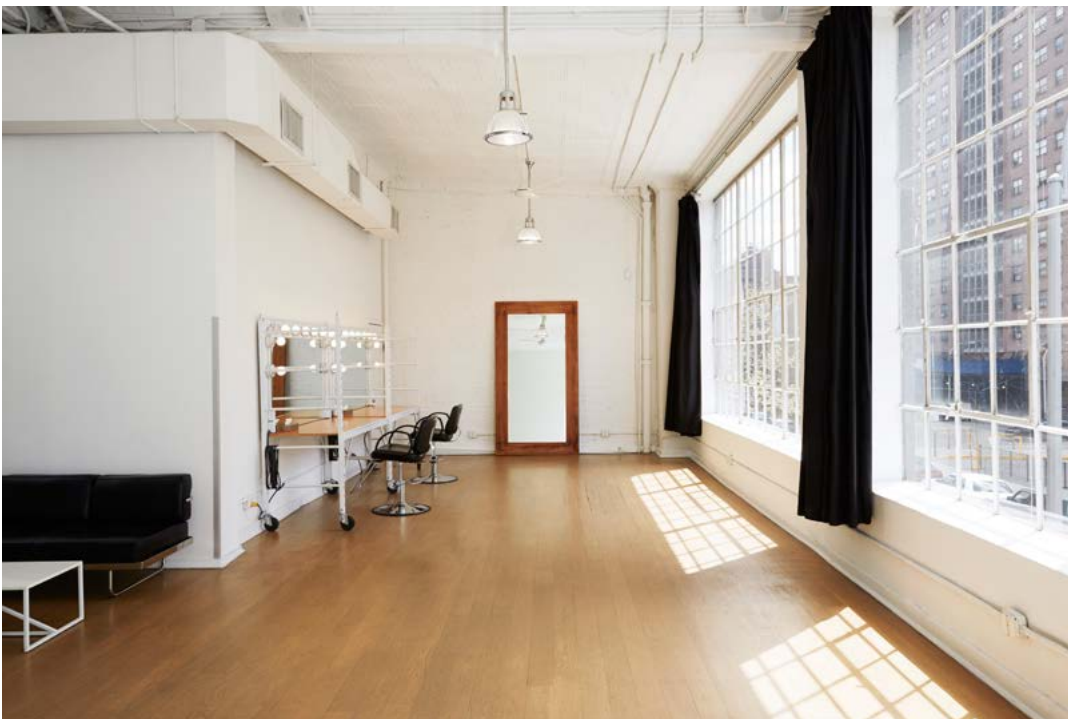

# STUDIO 1

Over 2500 SqFt.  
22 Ft. Ceilings  
Cyc: 26'W x 26'D x 19'H  
Large Load In Bay  
Concrete Floors  
2 Skylights (Blackout Capable)

Rolling Racks + Hangers  
Steamer  
Iron + Ironing Board  
Hair & Makeup Stations  
iMAC 24-inch Computer  
Wi-Fi  
Stereo System

## STUDIO 2

Over 1400 SqFt.  
14 Ft. Ceilings  
Southern Exposure Daylight  
Cyc: 17'W x 20'D x 14'H  
Hardwood Floors  
Blackout Capable

Private Bathroom  
Rolling Racks + Hangers  
Steamer  
Iron + Ironing Board  
Hair & Makeup Stations  
iMAC 24-inch Computer  
Wi-Fi  
Stereo System

# STUDIO 3

Over 4500 SqFt.  
15 Ft. Ceilings  
Cyc: 26'W x 26'D x 15'H  
Concrete Floors  
Water Shoot Capable  
Blackout Capable  
Street Access / Drive In Capable

8 Bathroom Stalls  
Rolling Racks + Hangers  
Steamer  
Iron + Ironing Board  
Hair & Makeup Stations  
iMAC 24-inch Computer  
Wi-Fi  
Stereo System