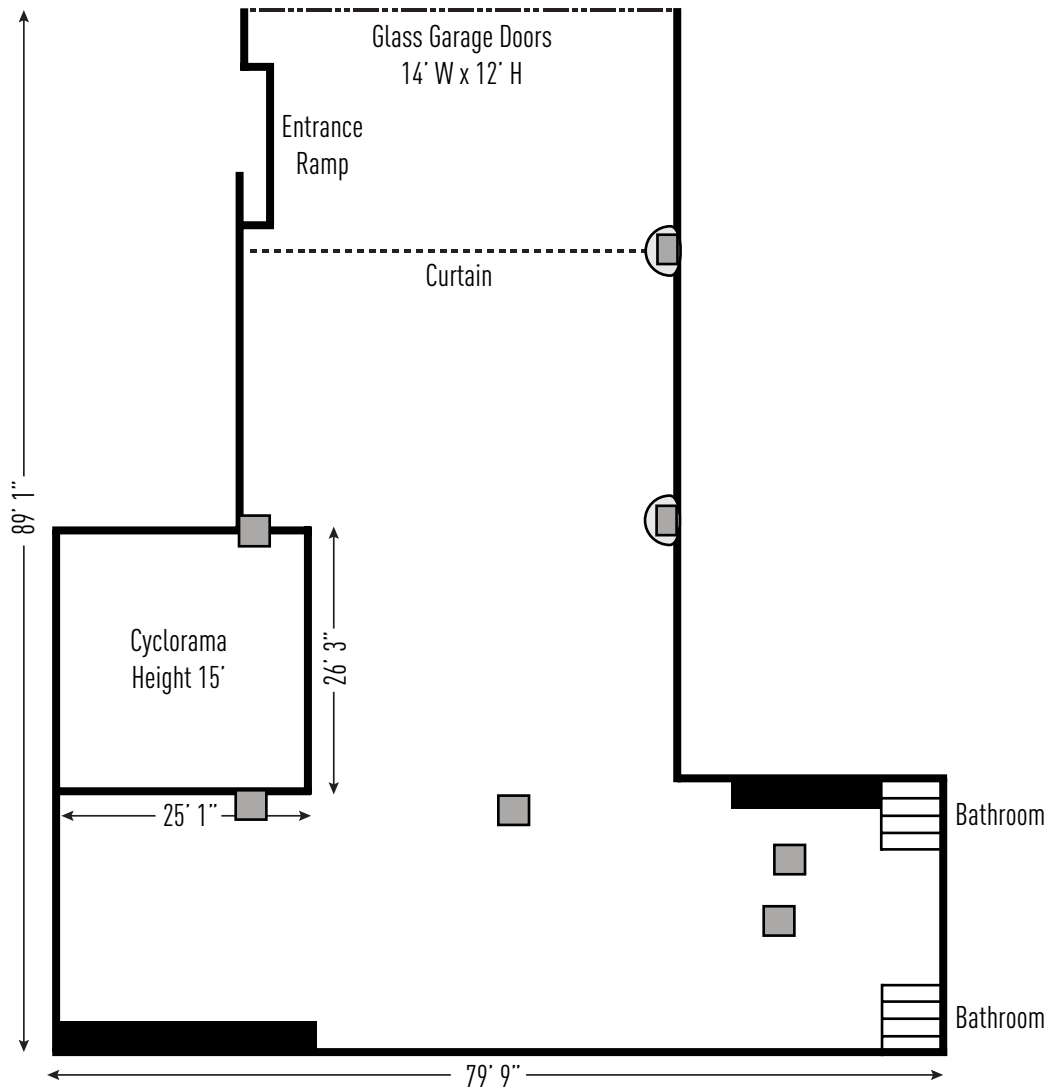

# STUDIO 1

Over 2500 SqFt.  
22 Ft. Ceilings  
Cyc: 26'W x 26'D x 19'H  
Large Load In Bay  
Concrete Floors  
2 Skylights (Blackout Capable)

Rolling Racks + Hangers  
Steamer  
Iron + Ironing Board  
Hair & Makeup Stations  
iMAC 24-inch Computer  
Wi-Fi  
Stereo System

## STUDIO 2

Over 1400 SqFt.  
14 Ft. Ceilings  
Southern Exposure Daylight  
Cyc: 17'W x 20'D x 14'H  
Hardwood Floors  
Blackout Capable

Private Bathroom  
Rolling Racks + Hangers  
Steamer  
Iron + Ironing Board  
Hair & Makeup Stations  
iMAC 24-inch Computer  
Wi-Fi  
Stereo System

## STUDIO 2

# STUDIO 3

Over 4500 SqFt.  
15 Ft. Ceilings  
Cyc: 26'W x 26'D x 15'H  
Concrete Floors  
Water Shoot Capable  
Blackout Capable  
Street Access / Drive In Capable

8 Bathroom Stalls  
Rolling Racks + Hangers  
Steamer  
Iron + Ironing Board  
Hair & Makeup Stations  
iMAC 24-inch Computer  
Wi-Fi  
Stereo System