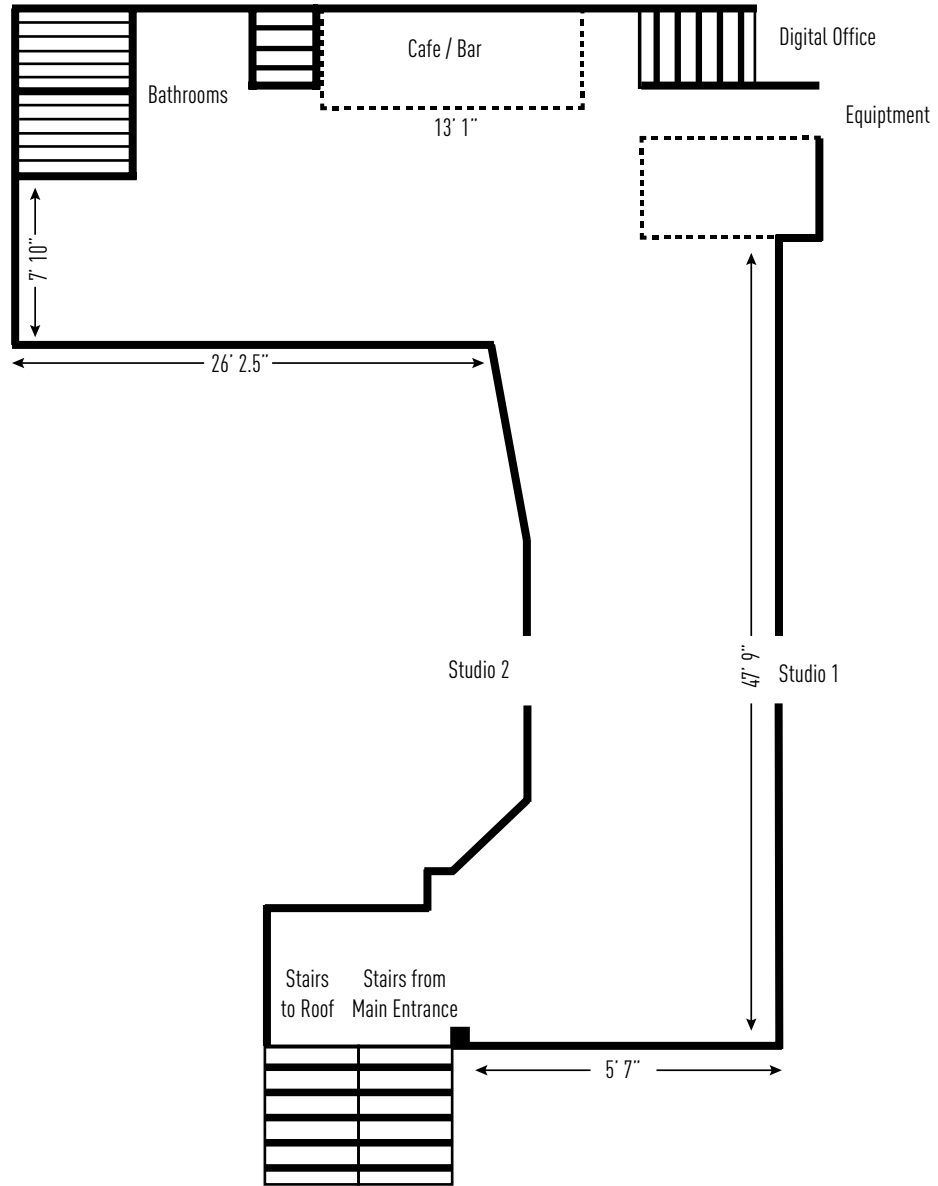

LOBBY

Over 1000 SqFt.
22 Ft. Ceilings
2 Bathrooms
Cafe / Bar
Widescreen TV
Wi-Fi