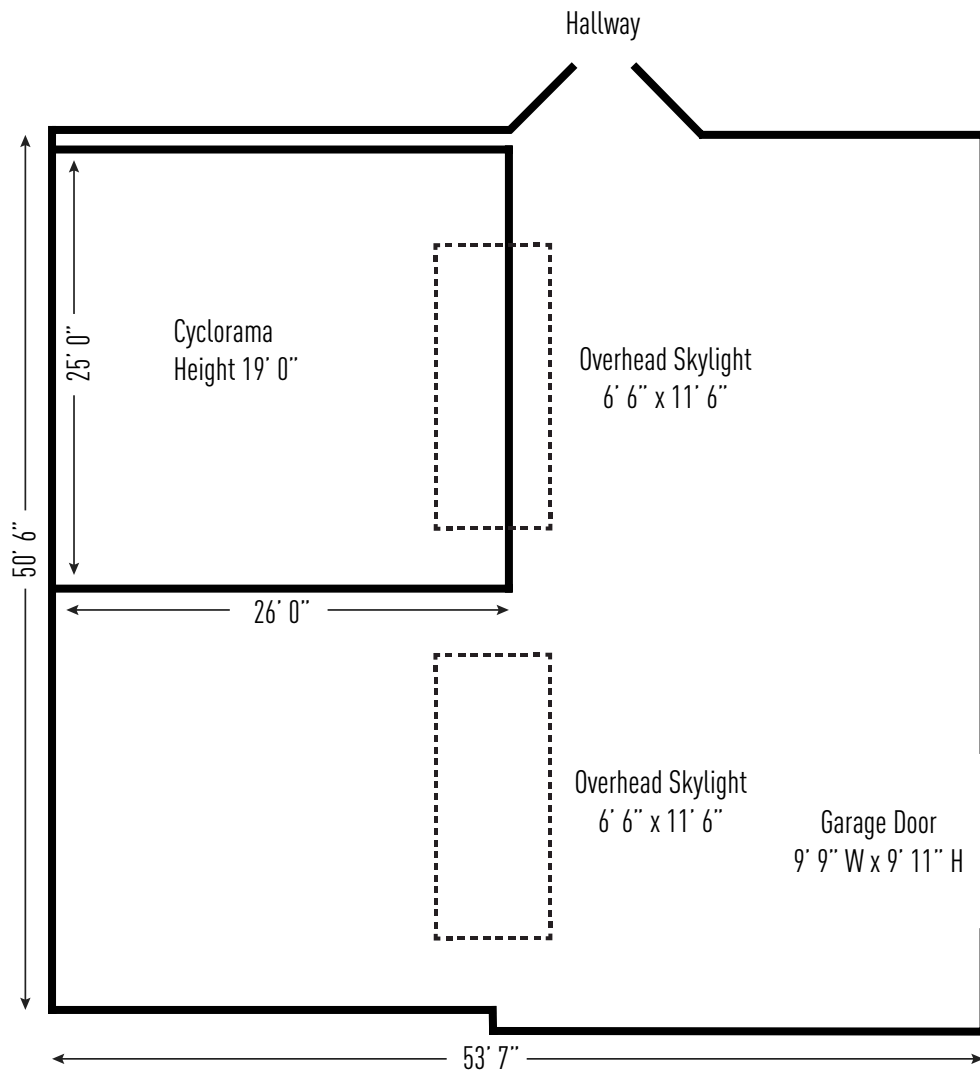

# STUDIO 1

Over 2500 SqFt.  
22 Ft. Ceilings  
Cyc: 26'W x 26'D x 19'H  
Large Load In Bay  
Concrete Floors  
2 Skylights (Blackout Capable)

Rolling Racks + Hangers  
Steamer  
Iron + Ironing Board  
Hair & Makeup Stations  
iMAC 24-inch Computer  
Wi-Fi  
Stereo System

# STUDIO 1

## STUDIO 2

Over 1400 SqFt.  
14 Ft. Ceilings  
Southern Exposure Daylight  
Cyc: 17'W x 20'D x 14'H  
Hardwood Floors  
Blackout Capable

Private Bathroom  
Rolling Racks + Hangers  
Steamer  
Iron + Ironing Board  
Hair & Makeup Stations  
iMAC 24-inch Computer  
Wi-Fi  
Stereo System

# STUDIO 3

Over 4500 SqFt.  
15 Ft. Ceilings  
Cyc: 26'W x 26'D x 15'H  
Concrete Floors  
Water Shoot Capable  
Blackout Capable  
Street Access / Drive In Capable

8 Bathroom Stalls  
Rolling Racks + Hangers  
Steamer  
Iron + Ironing Board  
Hair & Makeup Stations  
iMAC 24-inch Computer  
Wi-Fi  
Stereo System