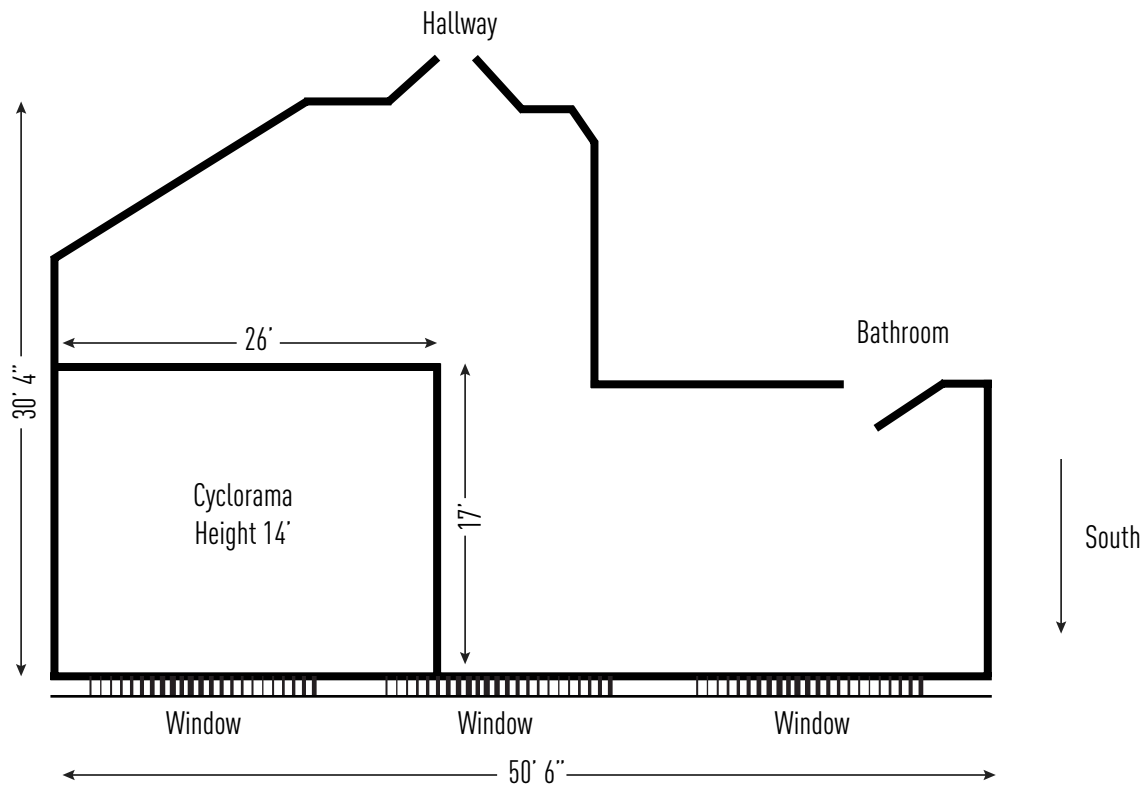

# STUDIO 1

Over 2500 SqFt.  
22 Ft. Ceilings  
Cyc: 26'W x 26'D x 19'H  
Large Load In Bay  
Concrete Floors  
2 Skylights (Blackout Capable)

Rolling Racks + Hangers  
Steamer  
Iron + Ironing Board  
Hair & Makeup Stations  
iMAC 24-inch Computer  
Wi-Fi  
Stereo System

## STUDIO 2

Over 1400 SqFt.  
14 Ft. Ceilings  
Southern Exposure Daylight  
Cyc: 17'W x 20'D x 14'H  
Hardwood Floors  
Blackout Capable

Private Bathroom  
Rolling Racks + Hangers  
Steamer  
Iron + Ironing Board  
Hair & Makeup Stations  
iMAC 24-inch Computer  
Wi-Fi  
Stereo System