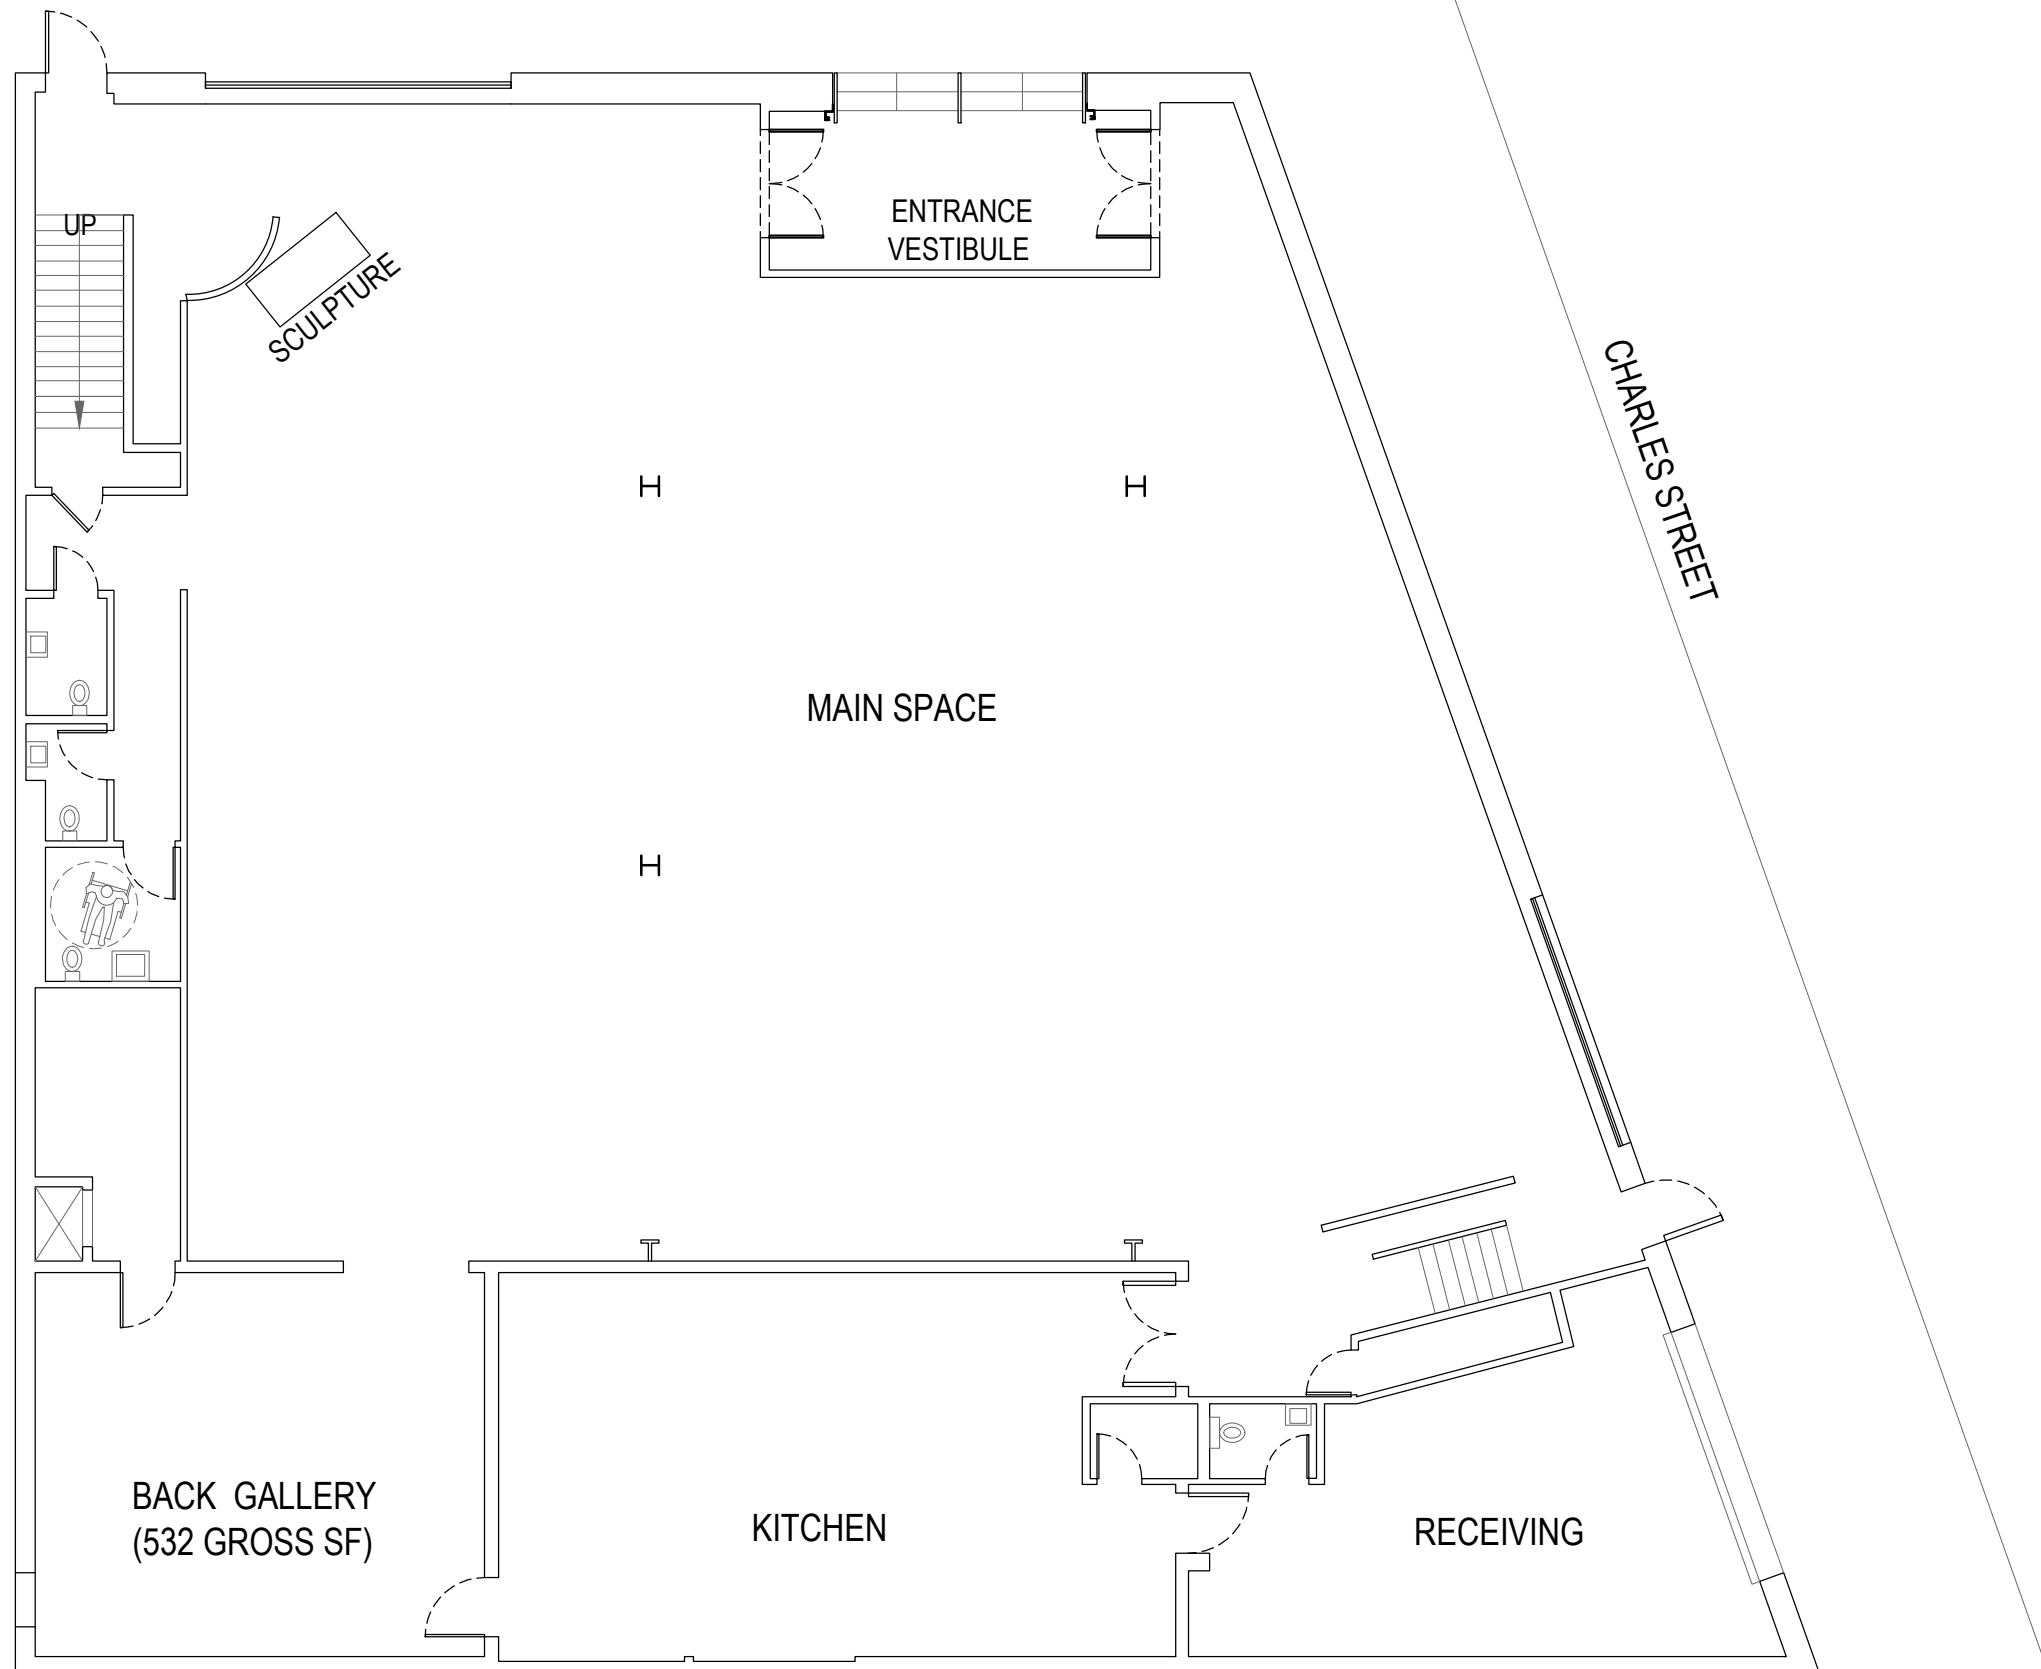

711 GREENWICH STREET

UP

SCULPTURE

ENTRANCE
VESTIBULE

H

H

MAIN SPACE

H

BACK GALLERY
(532 GROSS SF)

KITCHEN

RECEIVING

CHARLES STREET